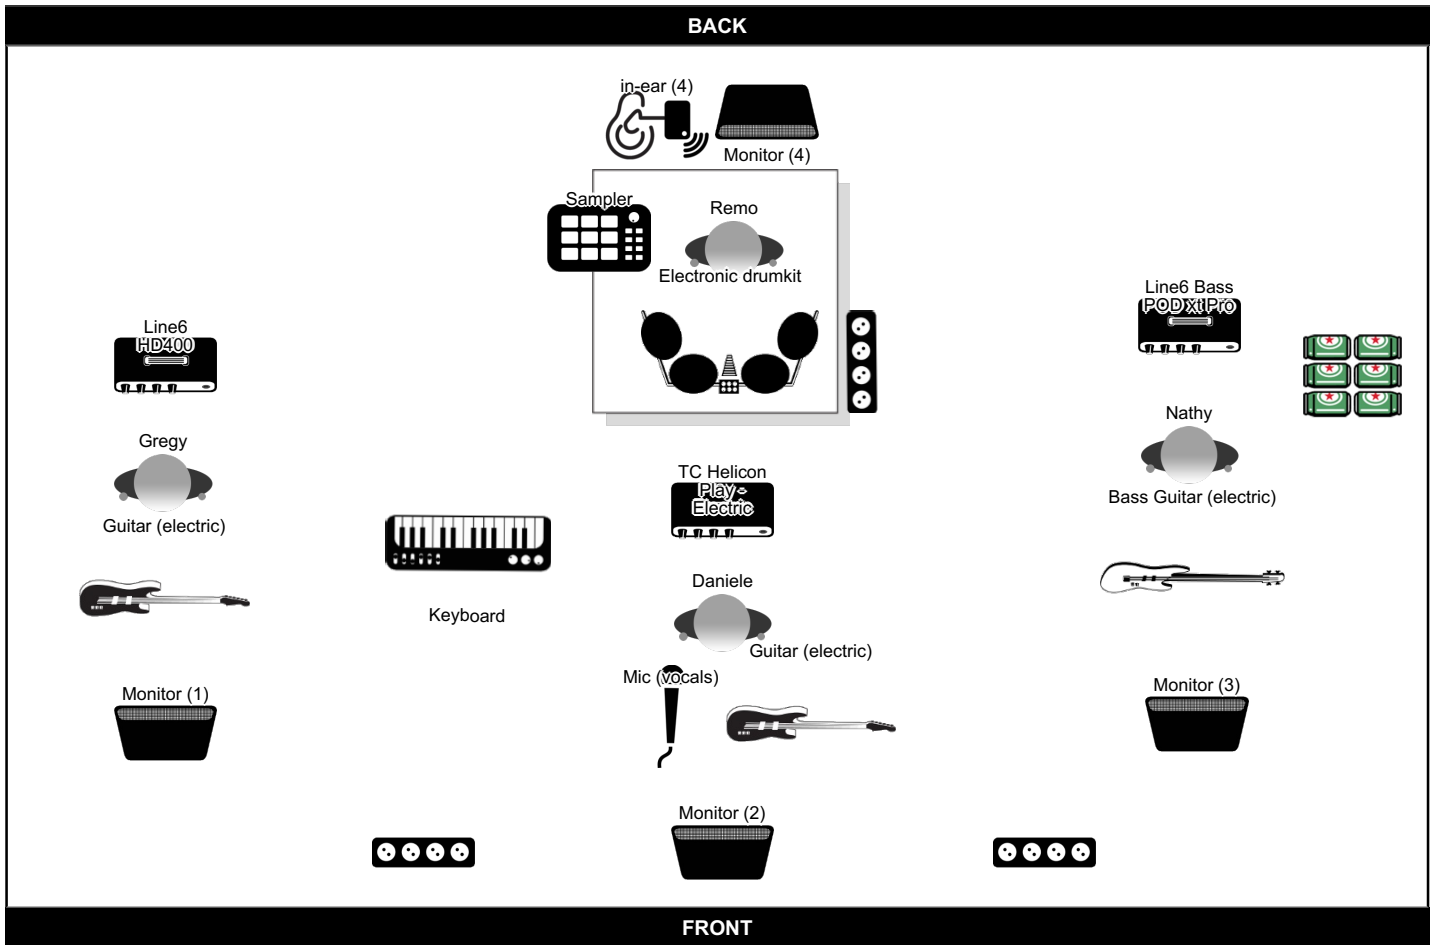

<http://www.bluesally.ch>

Contact: Nathy Niederhäuser (0041 (0)79 275 64 15 / contact@bluesally.ch)

Extra Info

Drum-Riser (at least 2 x 2 meters)
3 AC Sockets

Monitor Groups

Group	Soundmix
Group 1	Guitar (electric) Gregy, Drums, Bass, Keyboard, Samples, Vocals, Guitar (electric) Daniele
Group 2	Vocals, Guitar (electric) Daniele, Guitar (electric) Gregy, Keyboard, Drums, Bass, Samples
Group 3	Bass, Drums, Guitar (electric) Gregy, Keyboard, Vocals, Samples, Guitar (electric) Daniele
Group 4	Drums, Samples, Bass, Guitar (electric) Gregy, Keyboard, Vocals, Guitar (electric) Daniele